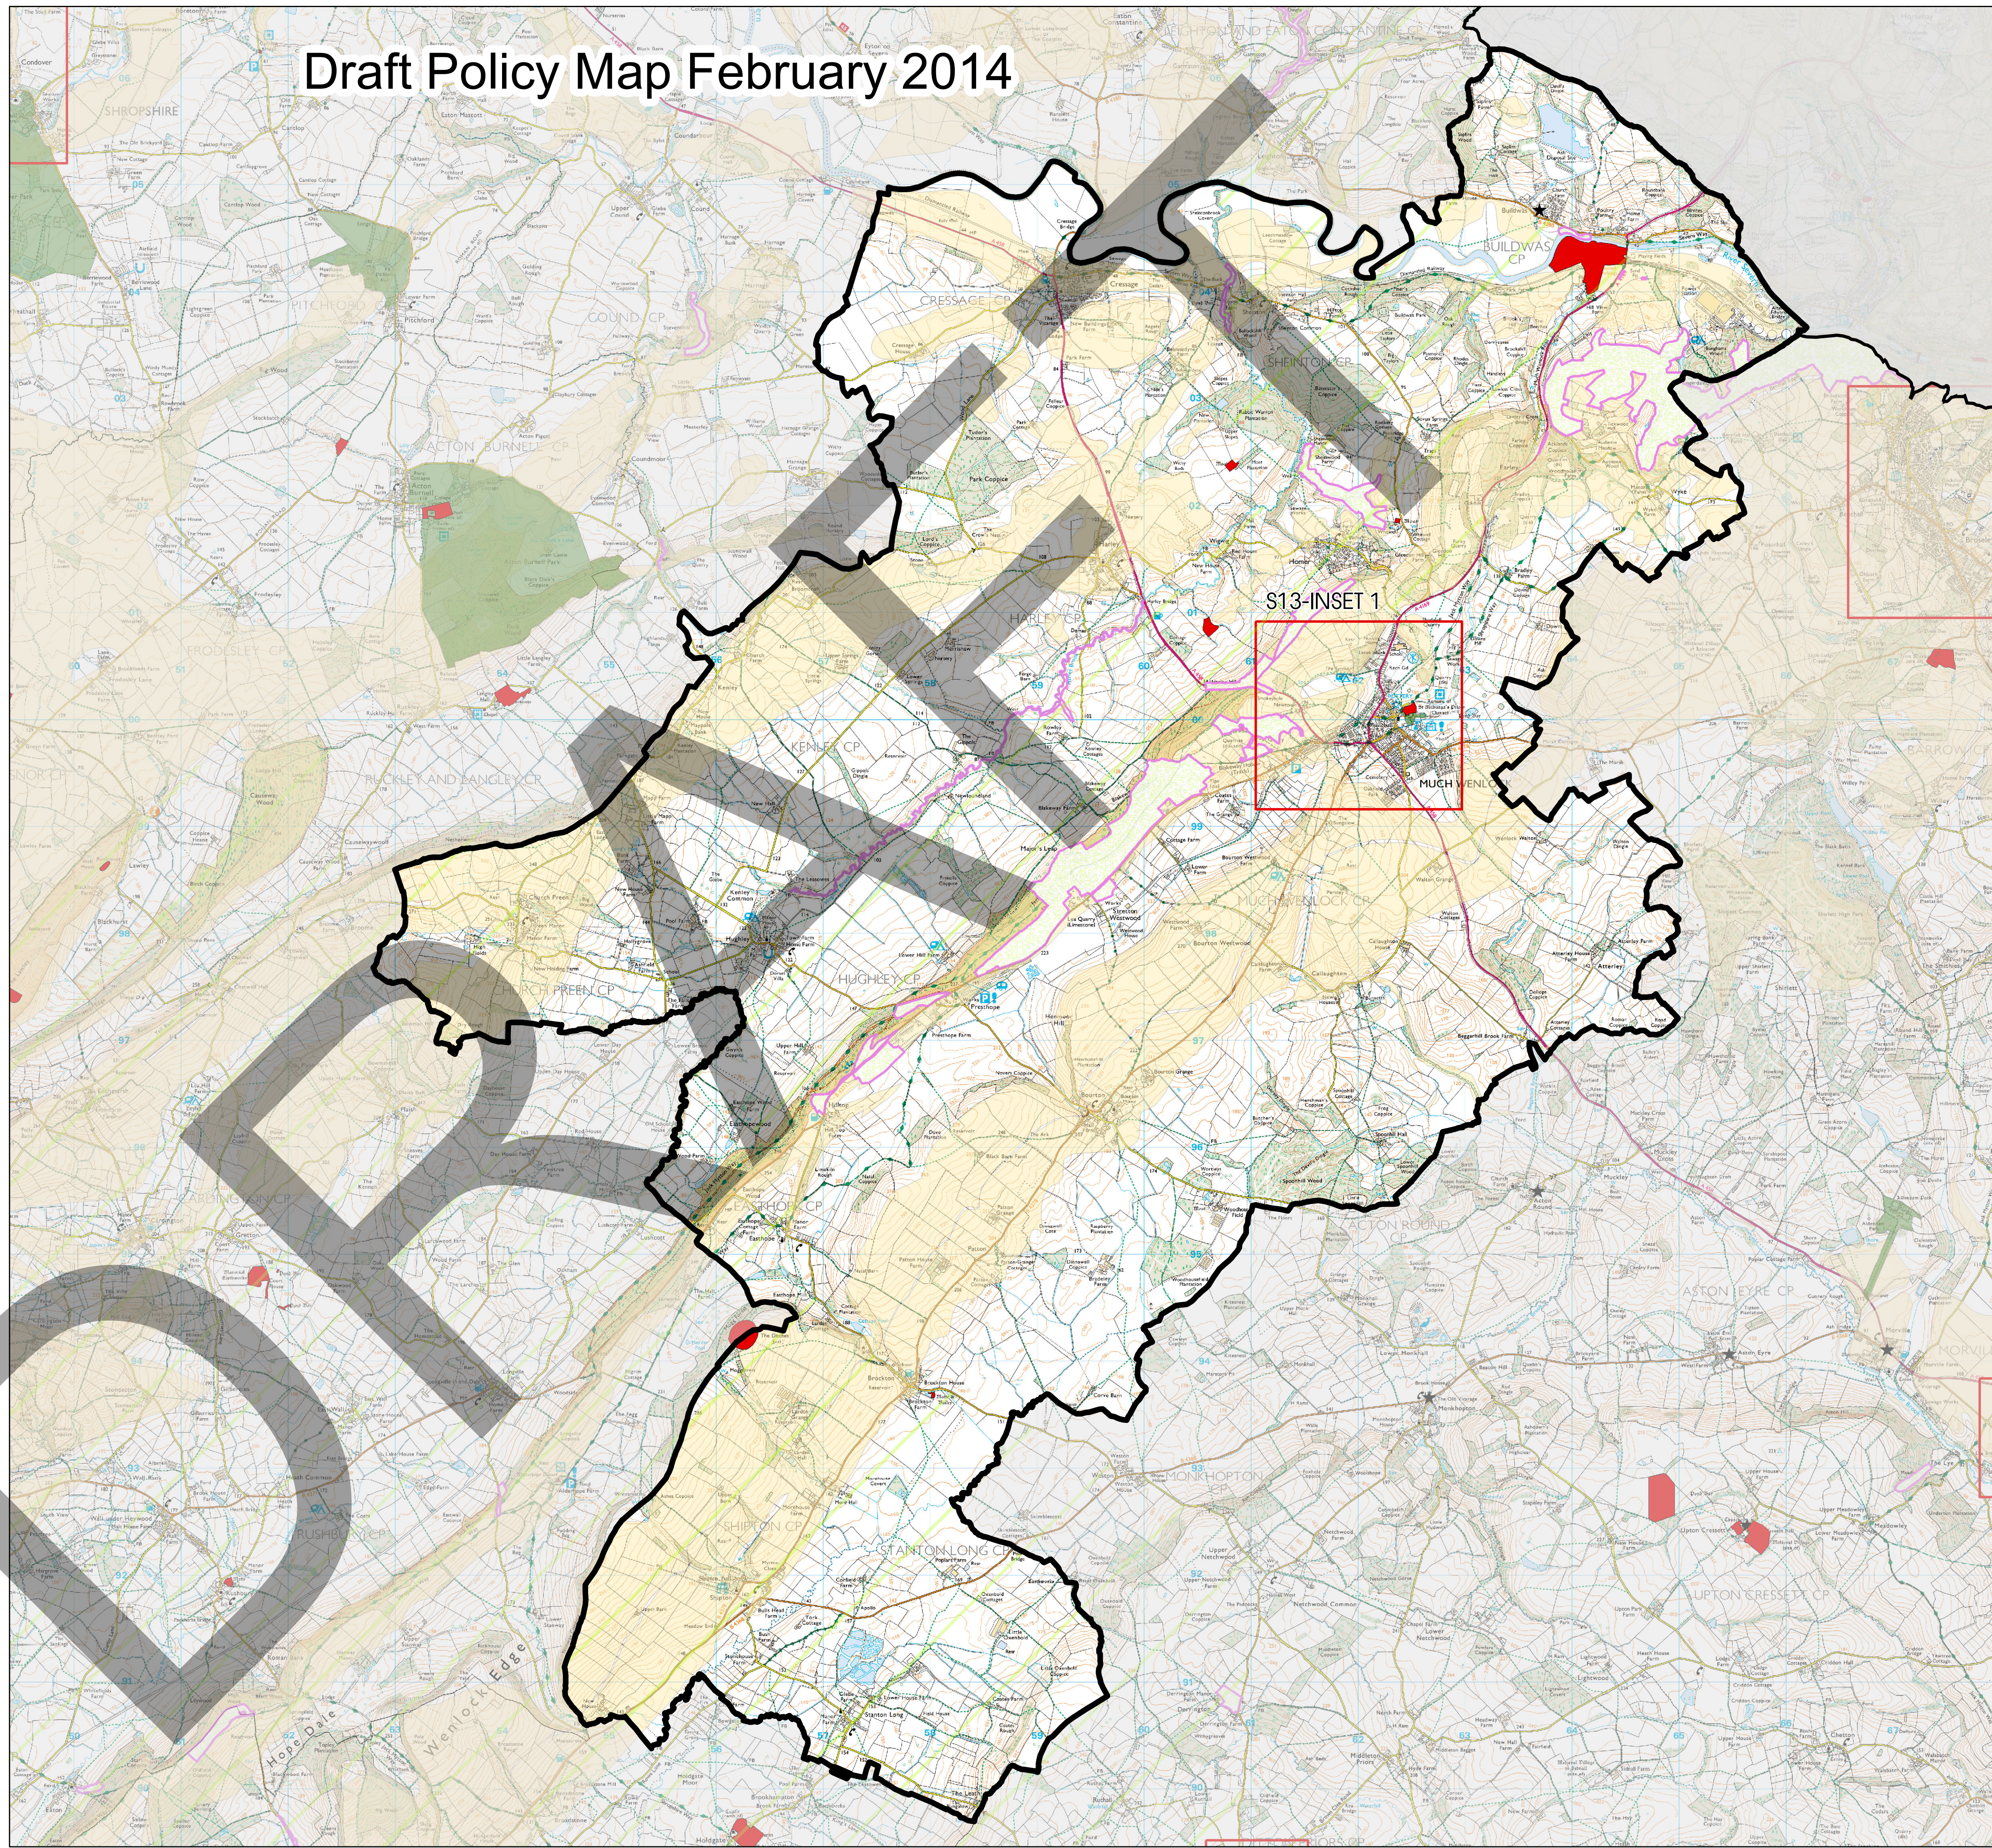

SHROPSHIRE COUNCIL POLICY MAP
S13-Much Wenlock Area

Draft Policy Map February 2014

Key

-  Scheduled Ancient Monument
-  Community Clusters
-  Community Hub
-  Inset
-  RAMSAR
-  SAC
-  SSSI
-  Registered Parks
-  Mineral Safeguarding Area

© Crown copyright and database rights 2013
Ordnance Survey 100049049

Key

-  Conservation Area
-  Scheduled Ancient Monument
-  Registered Parks
-  Development Boundary
-  SSSI

© Crown copyright and database rights 2014
Ordnance Survey 100049049